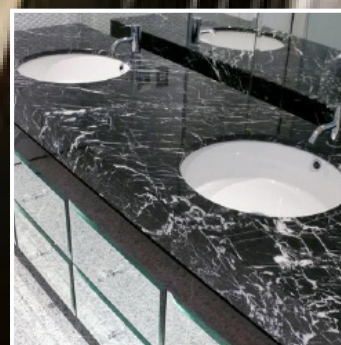

CLEARSTONE
CERTIFIED APPLICATOR

PELLEGRINO

STONECARE

7965 Silverton Avenue | Suite 1302
San Diego, California 92126
858.530.8185

www.pellegrinostonecare.com

California License Contractor #863770 Bonded • Insured

Experts in the Care and Restoration of
Granite • Marble • Travertine • Limestone • Onyx • Slate
Concrete • Terrazzo • Tile and Pavers